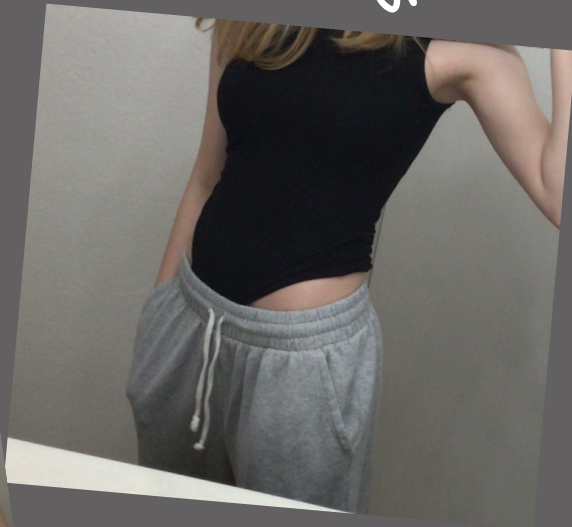

# Tomorrows Fit ♡

(Pg 2 is Jewelry  
bc I forgot &  
I wear a lot lol)  
(Also shoes)  
(I am so so SO  
sorry if this makes  
Anyone uncomfortable)

Sink  
handic is a paid actor